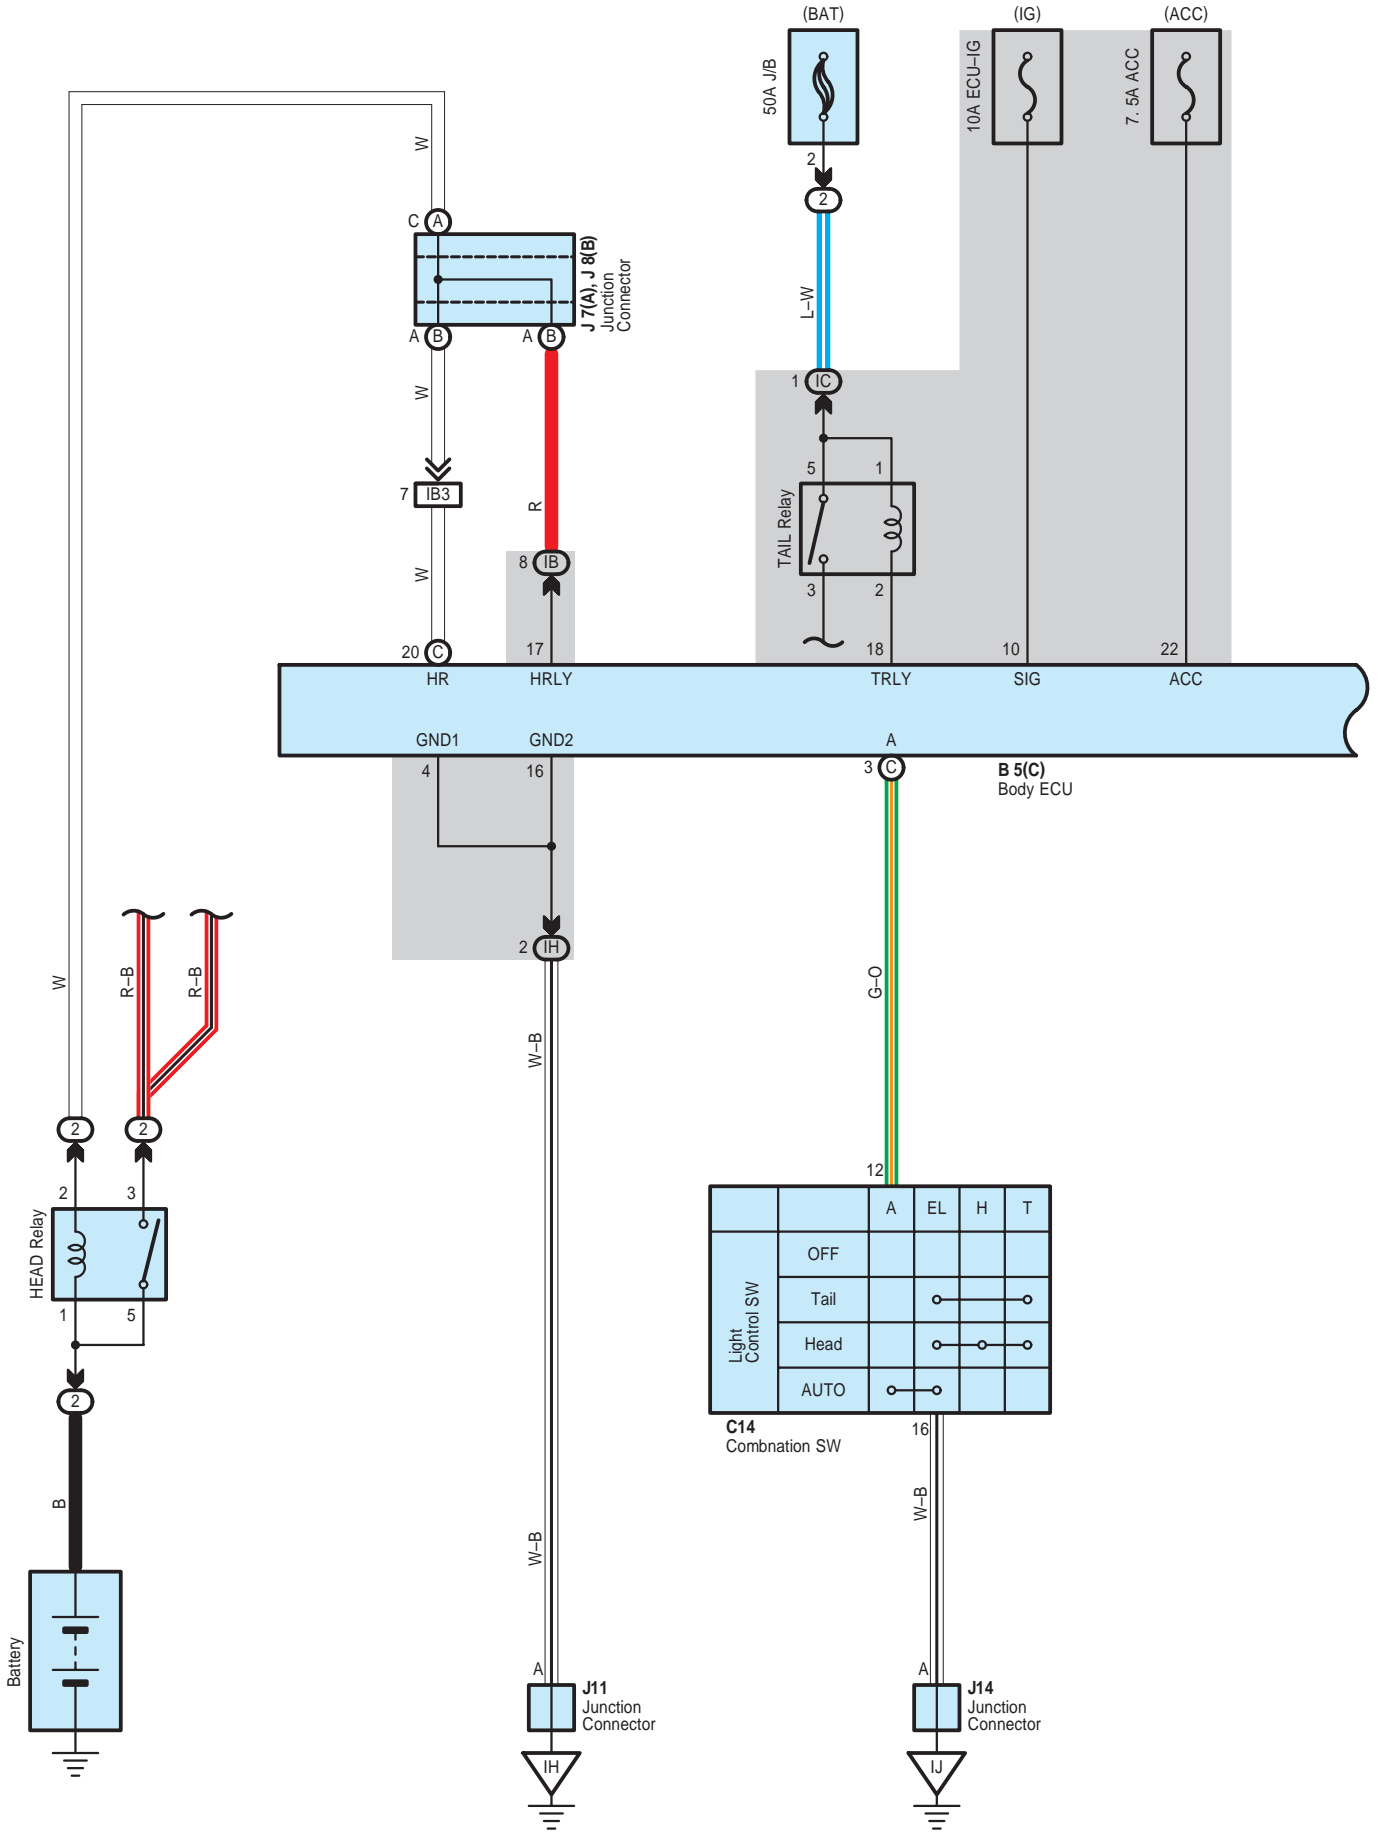

Automatic Light Control

	A	EL	H	T
Light Control SW	OFF			
	Tail	○	○	○
	Head	○	○	○
	AUTO	○		

C14
Combation SW

Automatic Light Control