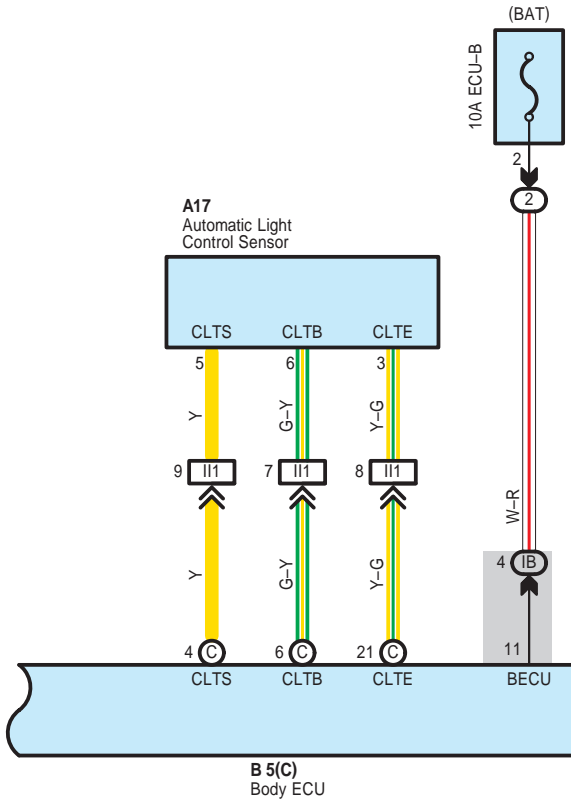

Automatic Light Control

	A	EL	H	T
Light Control SW	OFF			
	Tail	○	○	○
	Head	○	○	○
	AUTO	○		

C14
Combation SW

Automatic Light Control